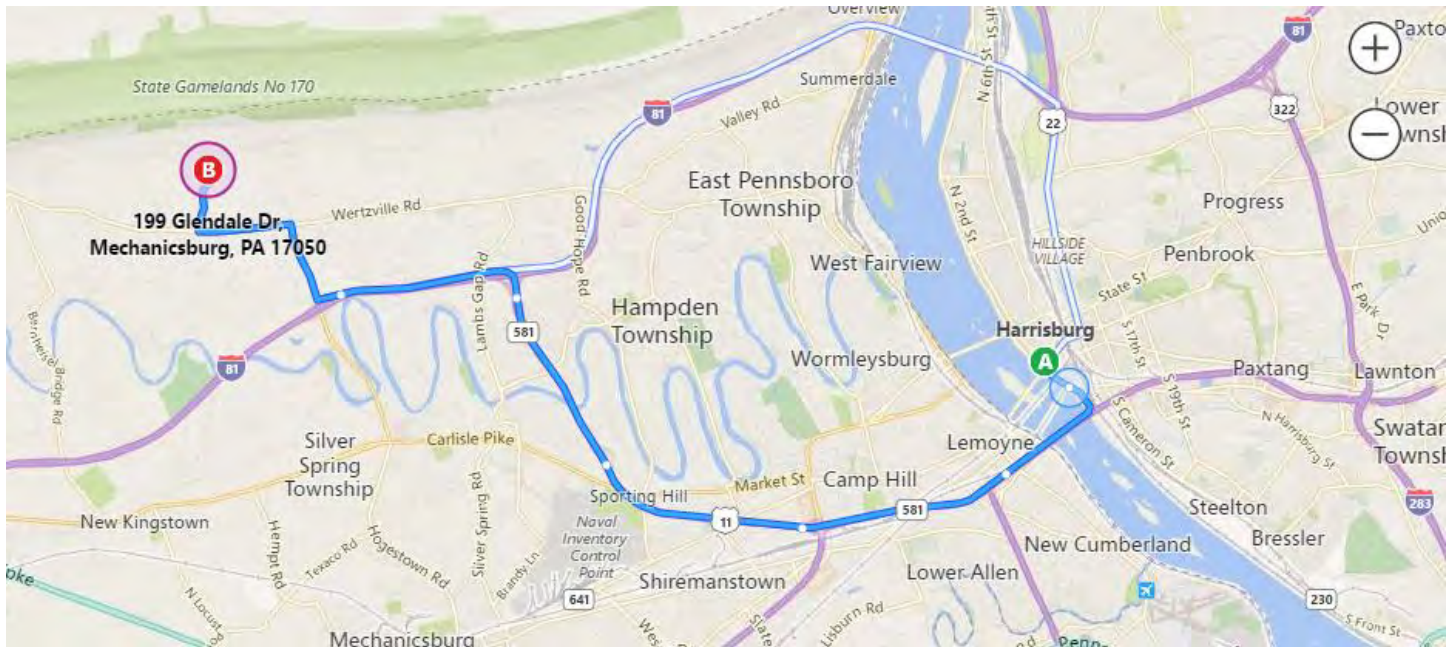

DIRECTIONS TO MECHANICSBURG CLUB PICNIC GROUNDS

GPS address: 199 Glendale Road, Mechanicsburg, PA 17050
FROM INTERSTATE 81:

- Take Exit 57 (PA Route 114/Mechanicsburg) toward Wertzville Road - 1.0 mi
- Turn right off the exit onto 114 North
- Turn left onto Wertzville Road (PA Route 944) – 1.1 mi
- Turn right onto Glendale Drive – 0.9 mi
- Picnic grounds will be on your right